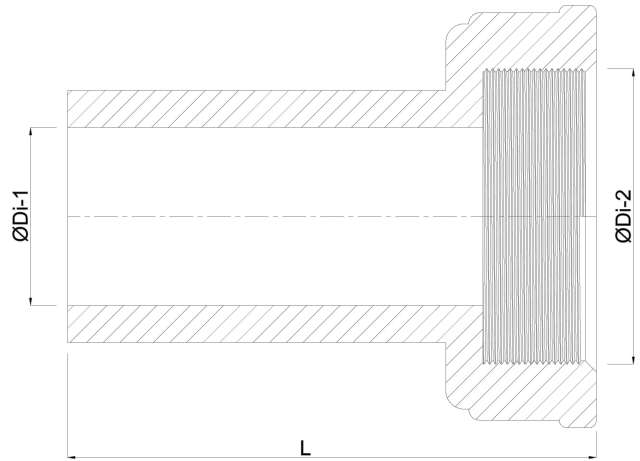

**VDL 2/3 union coupler PVC-U
75 mm x 2 1/2" glue socket x
female threaded nut 6bar grey
(0110044)**

V-L Van de Lande

TECHNICAL SPECIFICATIONS

Colour	grey
Material	PVC-U
Material seal	EPDM
Connection	glue socket x female threaded nut
Size	75 mm x 2 1/2"
Length	92 mm
Pressure	6 bar

DIMENSIONS

Hi-1	56 mm
L	107 mm
Mold	hand formed
ØDi-1	75 mm
ØDi-2	2 1/2 "

Last modified date: 22/05/2026

Bosta UK Ltd.
Reflection House
Olding Road
Bury St. Edmunds
Suffolk
IP33 3TA
T +44 (0) 1284 716580
E enquiries@bosta.co.uk
<http://www.bosta.com>