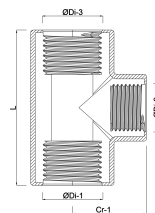

T-piece 90° PP 1 1/2" female thread 10bar grey (0330126)

TECHNICAL SPECIFICATIONS

Colour	grey
Material	PP
Connection	female thread
Pressure	10 bar
Max. temp.	80 °C
Size	1 1/2"

DIMENSIONS

Cr-1	43 mm
L	106 mm
ØDi-1	1 1/2 "
ØDi-2	1 1/2 "
ØDi-3	1 1/2 "
β	90 °