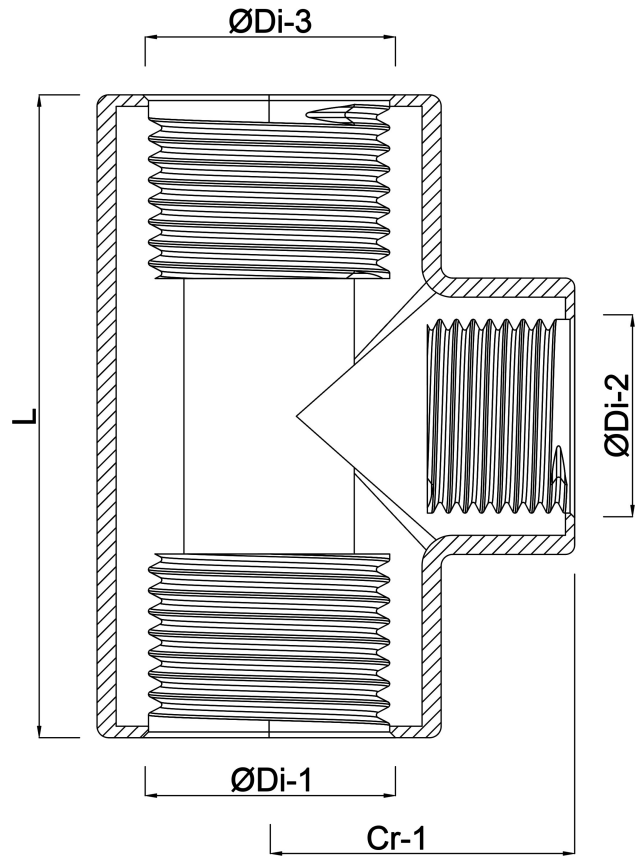

T-piece 90° PP 1 1/2" female thread 10bar grey (0330126)

TECHNICAL SPECIFICATIONS

Colour	grey
Material	PP
Connection	female thread
Pressure	10 bar
Max. temp.	80 °C
Size	1 1/2"

DIMENSIONS

Cr-1	43 mm
L	106 mm
ØDi-1	1 1/2 "
ØDi-2	1 1/2 "
ØDi-3	1 1/2 "
β	90 °