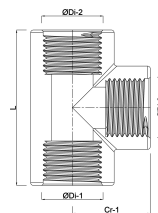

T-piece 90° PP 1 1/2" female thread 10bar grey (0330126)

TECHNICAL SPECIFICATIONS

Colour	grey
Material	PP
Connection	female thread
Pressure	10 bar
Max. temp.	80 °C
Size	1 1/2"

DIMENSIONS

L	106 mm
ØDi-1	1 1/2 "
ØDi-2	1 1/2 "
ØDi-3	1 1/2 "
Cr-1	43 mm
β	90 °