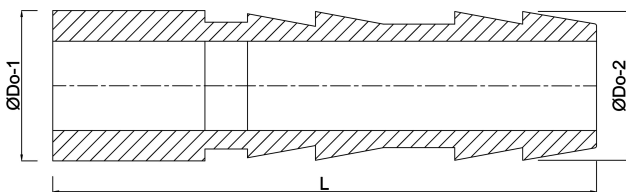

**Hose tail ABS 50 mm x 38 mm
spigot x hose tail 10bar white
(0149681)**

TECHNICAL SPECIFICATIONS

Colour	white
Material	ABS/stainless steel
Connection	spigot x hose tail
Pressure	10 bar
Size	50 mm x 38 mm

DIMENSIONS

L	69 mm
ØDo-1	38.5 mm
ØDo-2	50 mm

Last modified date: 23/05/2026

Bosta UK Ltd.
Reflection House
Olding Road
Bury St. Edmunds
Suffolk

IP33 3TA
T +44 (0) 1284 716580
E enquiries@bosta.co.uk
<http://www.bosta.com>