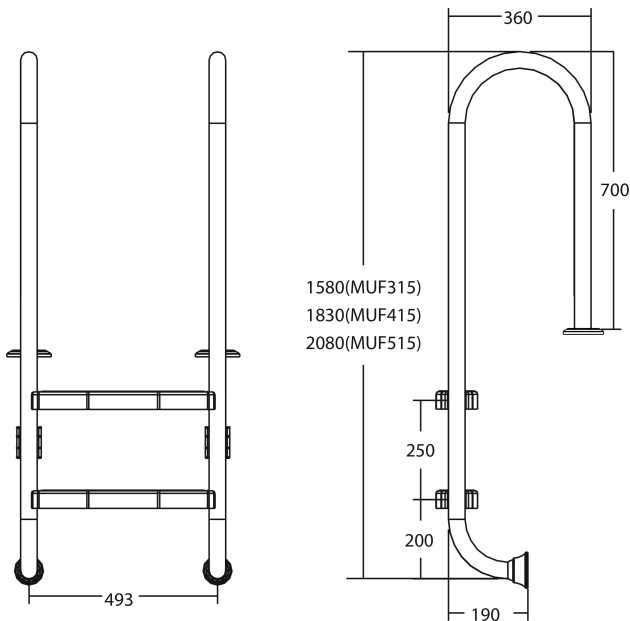

Flotide Pool steps stainless steel 316 type flange small model 5 steps (7026922)

FLOTIDE

TECHNICAL SPECIFICATIONS

Type flange small model

Material stainless steel 316

Number of Steps 5

PRODUCT INFORMATION

Flotide pool ladder (small model) is attached 170mm behind the pool edge. All ladders include an anti-slip pad.