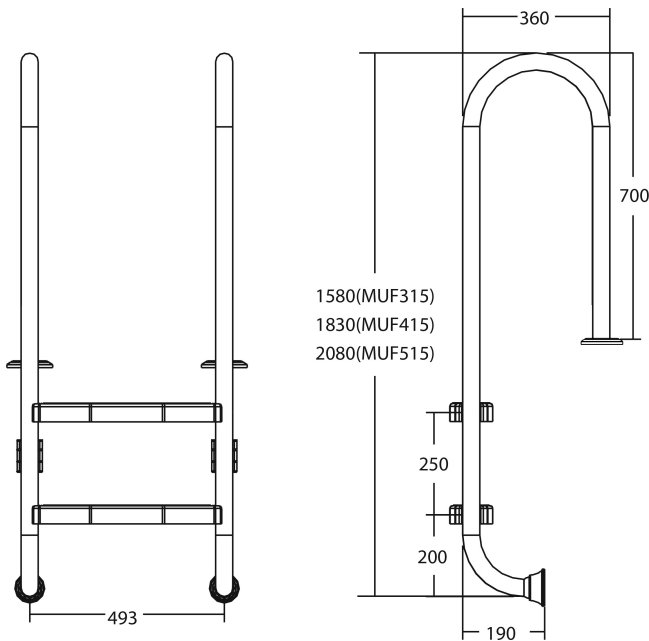

# Flotide Pool steps stainless steel 316 type flange small model 5 steps (7026922)

**FLOTIDE**

# TECHNICAL SPECIFICATIONS

Type flange small model

Material stainless steel 316

Number of Steps 5

## PRODUCT INFORMATION

Flotide pool ladder (small model) is attached 170mm behind the pool edge. All ladders include an anti-slip pad.

**Last modified date: 10/03/2026**

Bosta UK Ltd.  
Reflection House

Olding Road  
Bury St. Edmunds  
Suffolk  
IP33 3TA  
T +44 (0) 1284 716580  
E [enquiries@bosta.co.uk](mailto:enquiries@bosta.co.uk)  
<http://www.bosta.com>