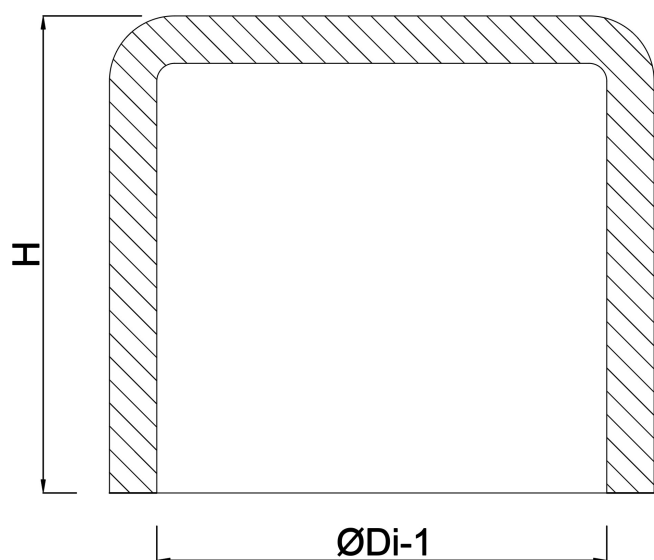

TECHNICAL SPECIFICATIONS

Colour grey

Material PVC-U

Connection glue socket

Size 40 mm

Pressure 16 bar

DIMENSIONS

H 36 mm

ØDi-1 40 mm