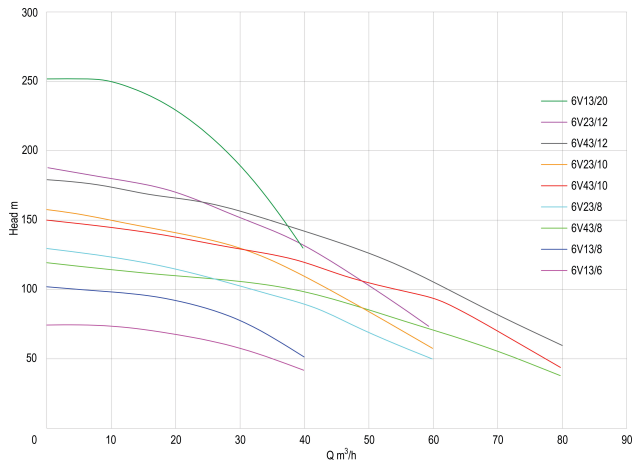

Rovatti Deep well pump cast iron DN85 flange green type 6V13/20 (7024601)

rovatti pompe

TECHNICAL SPECIFICATIONS

Colour green

Material cast iron

Pump body cast iron

Material impeller 1 cast iron

Connection flange

Outer ø 142 mm

Press 170

Motor RPM 2900

Type 6V13/20

Capacity 23/220 - 40/163 m³/h

Output Power 40 HP

Max. head 252 m

Size DN85

Power 30 kW

Impellers 20

Max flow rate 42 m³/h

Efficiency 63,6 %

Last modified date: 26/05/2026

Bosta UK Ltd.
 Reflection House
 Olding Road
 Bury St. Edmunds
 Suffolk
 IP33 3TA
 T +44 (0) 1284 716580
 E enquiries@bosta.co.uk
<http://www.bosta.com>