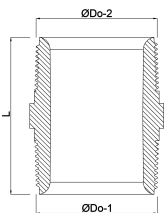

Profec Nr. 280 Nipple stainless steel 316 4" male thread 16bar (0080351)

TECHNICAL SPECIFICATIONS

Material stainless steel 316

Connection male thread

Fitting nr. Nr. 280

Pressure 16 bar

Max. temp. 100 °C

Size 4"

DIMENSIONS

K-1 116 mm

L 80 mm

ØDi-1 103 mm

ØDi-2 103 mm

ØDo-1 4 "

ØDo-2 4 "

Last modified date: 13/03/2026