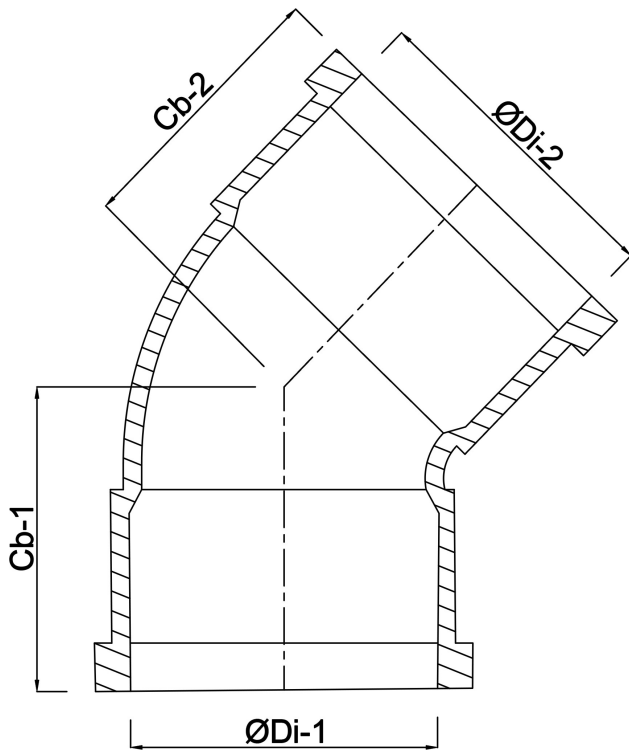

**Profec Long bend 45° PVC-U
110 mm glue socket 12,5bar
grey type made from tubing
(0110217)**

TECHNICAL SPECIFICATIONS

Colour	grey
Type	made from tubing
Material	PVC-U
Connection	glue socket
Size	110 mm
Pressure	12,5 bar

DIMENSIONS

Cb-1	145 mm
Cb-2	145 mm
Mold	hand formed
ØDi-1	110 mm
ØDi-2	110 mm
β	45 °

Last modified date: 22/05/2026

Bosta UK Ltd.
Reflection House
Olding Road
Bury St. Edmunds
Suffolk
IP33 3TA
T +44 (0) 1284 716580
E enquiries@bosta.co.uk
<http://www.bosta.com>