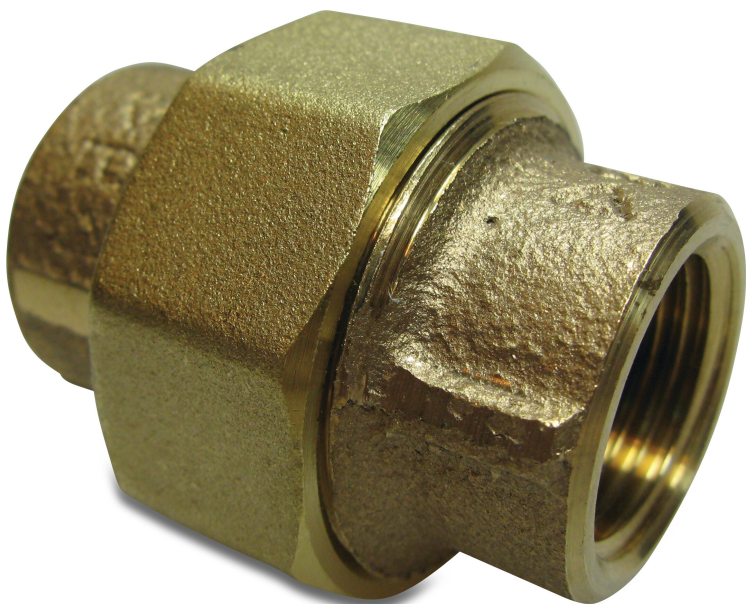

**Nr. 340 Union coupler bronze  
3/4" female thread 16bar type  
conical (0720547)**

# TECHNICAL SPECIFICATIONS

Type	conical
Material	bronze
Connection	female thread
Fitting nr.	Nr. 340
Size	3/4"
Length	50 mm
Pressure	16 bar

**Last modified date: 08/03/2026**

Bosta UK Ltd.  
Reflection House  
Olding Road  
Bury St. Edmunds  
Suffolk  
IP33 3TA  
T +44 (0) 1284 716580  
E [enquiries@bosta.co.uk](mailto:enquiries@bosta.co.uk)  
<http://www.bosta.com>