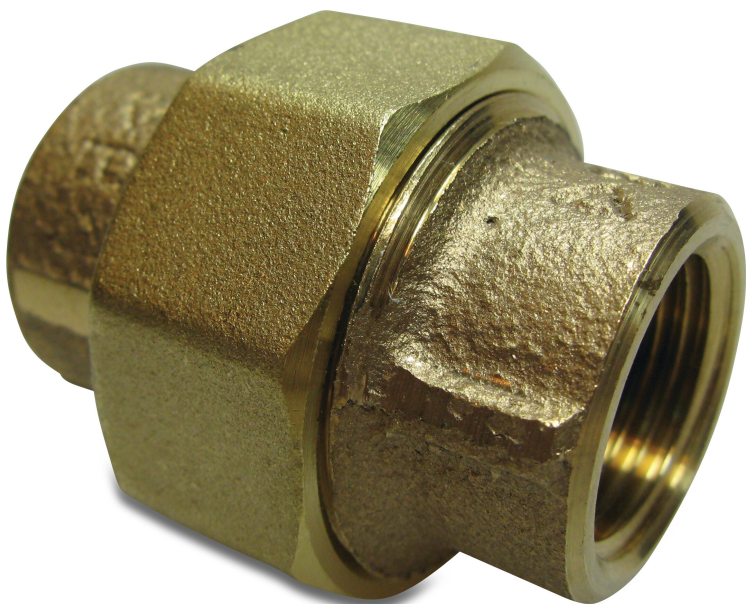

**Nr. 340 Union coupler bronze  
3/4" female thread 16bar type  
conical (0720547)**

# TECHNICAL SPECIFICATIONS

Type	conical
Material	bronze
Connection	female thread
Fitting nr.	Nr. 340
Size	3/4"
Length	50 mm
Pressure	16 bar

**Last modified date: 24/05/2026**

Bosta UK Ltd.  
Reflection House  
Olding Road  
Bury St. Edmunds  
Suffolk  
IP33 3TA  
T +44 (0) 1284 716580  
E [enquiries@bosta.co.uk](mailto:enquiries@bosta.co.uk)  
<http://www.bosta.com>