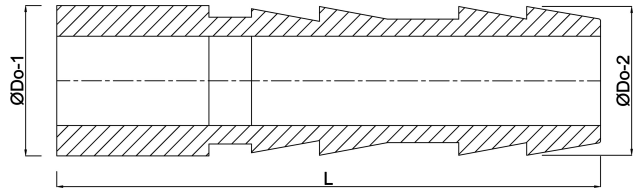

Profec Hose tail adaptor PVC-U 32 mm x 30 mm spigot x hose tail 10bar grey (0111004)

TECHNICAL SPECIFICATIONS

Colour	grey
Material	PVC-U
Connection	spigot x hose tail
Pressure	10 bar
Size	32 mm x 30 mm

DIMENSIONS

L	47 mm
L	92 mm
Lb	92 mm
P-1	22.5 mm
ØDi-1	25 mm
ØDi-2	25 mm
ØDo-1	32 mm
ØDo-2	30 mm

Last modified date: 23/05/2026

Bosta UK Ltd.
Reflection House
Olding Road
Bury St. Edmunds
Suffolk
IP33 3TA
T +44 (0) 1284 716580
E enquiries@bosta.co.uk
<http://www.bosta.com>