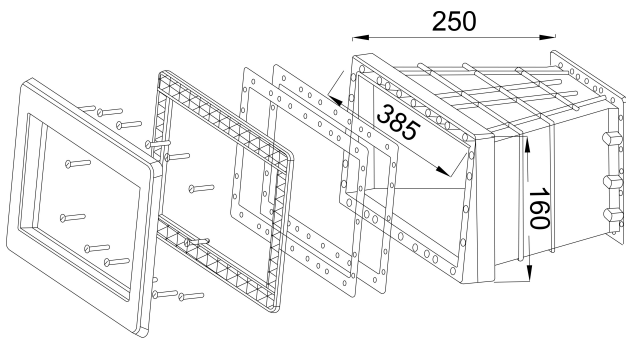

**Ocean Enlargement ABS 250
mm x 385 mm white type
Standard 6 degree slope
(7025107)**

ocean.

TECHNICAL SPECIFICATIONS

Colour	white
Type	Standard 6 degree slope
Material	ABS/stainless steel
Size	250 mm x 385 mm
Length	250 mm
Width	385 mm

DIMENSIONS

H	160 mm
---	--------

Last modified date: 26/05/2026

Bosta UK Ltd.
Reflection House
Olding Road

Bury St. Edmunds
Suffolk
IP33 3TA
T +44 (0) 1284 716580
E enquiries@bosta.co.uk
<http://www.bosta.com>