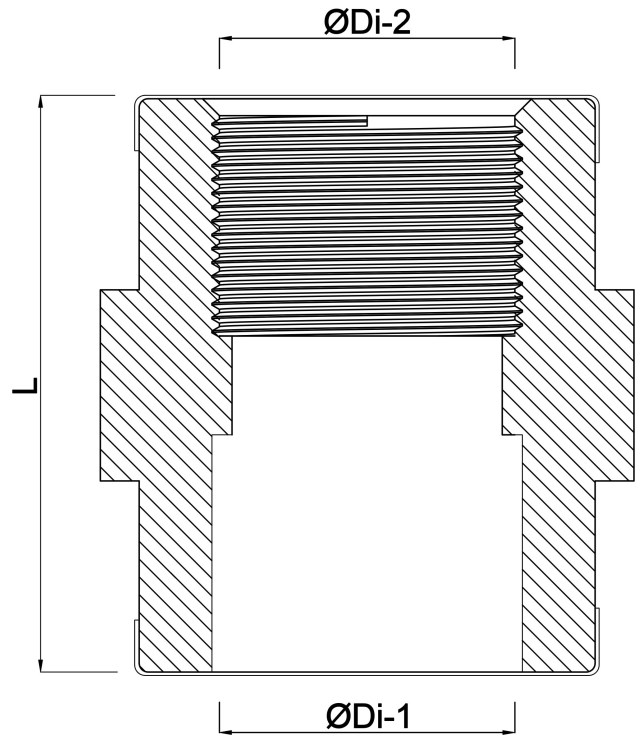

**VDL Adaptor socket PVC-U 75
mm x 2 1/2" glue socket x
female thread 10bar grey with
stainless steel ring type
reinforced (0110829)**

V-L Van de Lande

TECHNICAL SPECIFICATIONS

Colour	grey
Type	reinforced
Material	PVC-U
Feature	with stainless steel ring
Connection	glue socket x female thread
Size	75 mm x 2 1/2"
Pressure	10 bar

DIMENSIONS

F-1	31 mm
F-2	31 mm
L	79 mm
ØDi-1	75 mm
ØDi-2	2 1/2 "

Last modified date: 25/05/2026

Bosta UK Ltd.
Reflection House
Olding Road
Bury St. Edmunds
Suffolk
IP33 3TA
T +44 (0) 1284 716580
E enquiries@bosta.co.uk
<http://www.bosta.com>