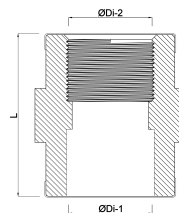

**VDL Adaptor socket PVC-U 75
mm x 2 1/2" glue socket x
female thread 10bar grey with
stainless steel ring type
reinforced (0110829)**

V-L Van de Lande

TECHNICAL SPECIFICATIONS

Colour	grey
Type	reinforced
Material	PVC-U
Feature	with stainless steel ring
Connection	glue socket x female thread
Size	75 mm x 2 1/2"
Pressure	10 bar

DIMENSIONS

F-1	31 mm
F-2	31 mm
L	79 mm
ØDi-1	75 mm
ØDi-2	2 1/2 "

Last modified date: 14/03/2026

Bosta UK Ltd.
Reflection House
Olding Road
Bury St. Edmunds
Suffolk
IP33 3TA
T +44 (0) 1284 716580
E enquiries@bosta.co.uk
<http://www.bosta.com>