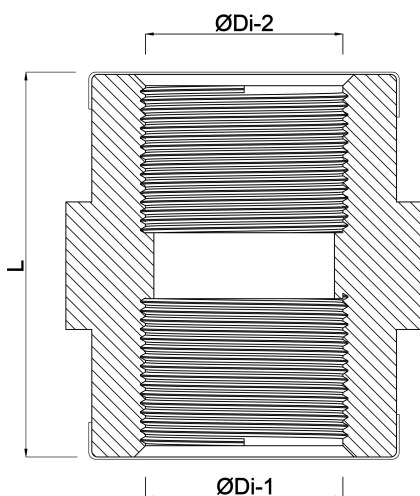

**Profec Nr. 270A Socket  
stainless steel 316 1/4" female  
thread 10bar (0080151)**

# TECHNICAL SPECIFICATIONS

Material stainless steel 316

Connection female thread

Fitting nr. Nr. 270A

Pressure 10 bar

Size 1/4"

## DIMENSIONS

L 9.8 mm

$\text{\O Di-1}$  1/4 "

$\text{\O Di-2}$  1/4 "

$\text{\O Do-1}$  17 mm

**Last modified date: 01/10/2025**

Bosta UK Ltd.  
Reflection House  
Olding Road  
Bury St. Edmunds  
Suffolk  
IP33 3TA  
T +44 (0) 1284 716580  
E [enquiries@bosta.co.uk](mailto:enquiries@bosta.co.uk)  
<http://www.bosta.com>