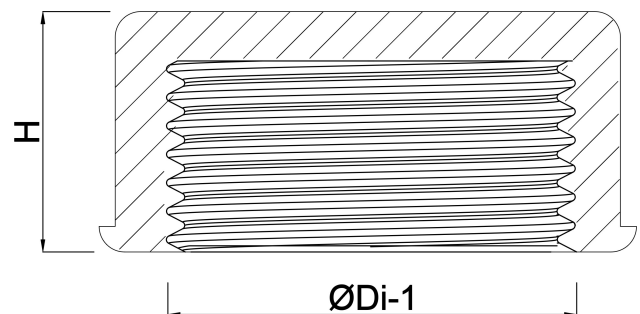

VDL Cap PVC-U 2 1/4" female thread 10bar grey type plain (0100782)

VL Van de Lande

TECHNICAL SPECIFICATIONS

Colour	grey
Type	plain
Material	PVC-U
Material seal	EPDM
Connection	female thread
Size	2 1/4"
Pressure	10 bar

DIMENSIONS

F-1	25 mm
H	25 mm
ØDi-1	2 1/4 "

Last modified date: 24/05/2026

Bosta UK Ltd.
Reflection House
Olding Road
Bury St. Edmunds
Suffolk
IP33 3TA
T +44 (0) 1284 716580
E enquiries@bosta.co.uk
<http://www.bosta.com>