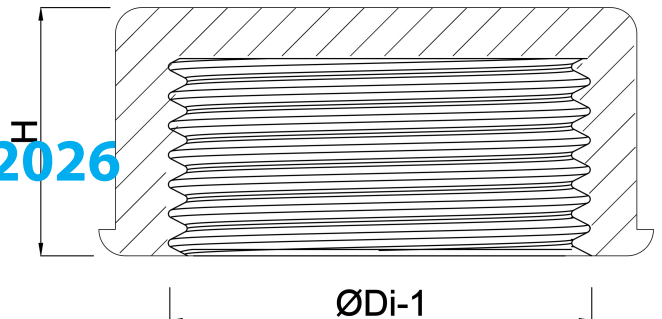

VDL Cap PVC-U 2 1/4" female thread 10bar grey type plain (0100782)

VL Van de Lande

TECHNICAL SPECIFICATIONS

Colour	grey
Type	plain
Material	PVC-U
Material seal	EPDM
Connection	female thread
Size	2 1/4"
Pressure	10 bar

DIMENSIONS

F-1	25 mm
H	25 mm
ØDi-1	2 1/4 "

Last modified date: 14/03/2026

Bosta UK Ltd.
Reflection House
Olding Road

Bury St. Edmunds
Suffolk
IP33 3TA
T +44 (0) 1284 716580
E enquiries@bosta.co.uk
<http://www.bosta.com>