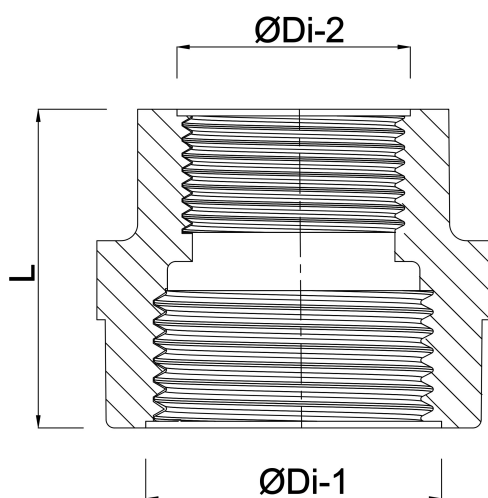

**Profec Nr. 240 Reducer socket
stainless steel 316 2 1/2" x 1
1/2" female thread 16bar
(0080049)**

TECHNICAL SPECIFICATIONS

Material stainless steel 316

Connection female thread

Fitting nr. Nr. 240

Max. temp. 100 °C

Size 2 1/2" x 1 1/2"

Pressure 16 bar

DIMENSIONS

L 51.5 mm

ØDi-1 2 1/2 "

ØDi-2 1 1/2 "

Last modified date: 13/03/2026

Bosta UK Ltd.
Reflection House
Olding Road
Bury St. Edmunds
Suffolk
IP33 3TA
T +44 (0) 1284 716580
E enquiries@bosta.co.uk
<http://www.bosta.com>