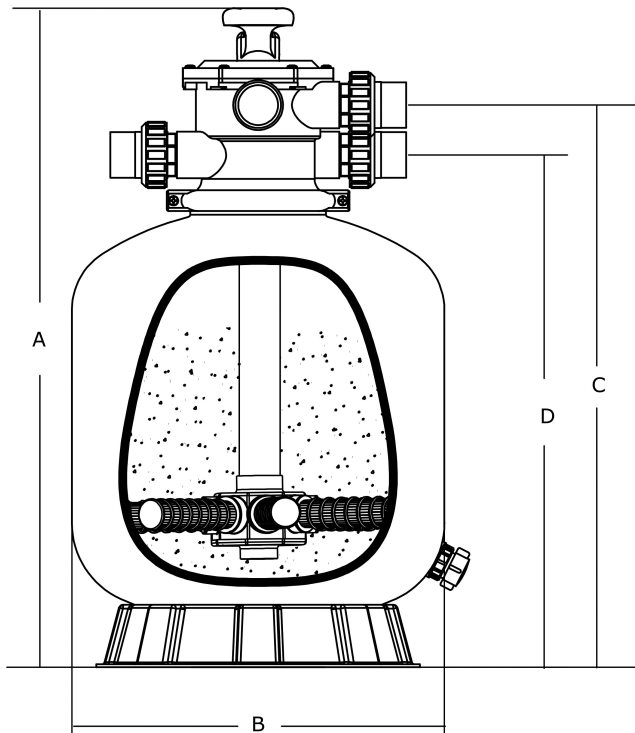

**Flotide Sandfiter polyester
gelcoated 50 mm / 1 1/2"
metric/imperial glue socket
2,5bar grey type TMG500
(7021214)**

FLOTIDE

bosta
bringing water to life

TECHNICAL SPECIFICATIONS

Colour	grey
Material	polyester gelcoated
Connection	metric/imperial glue socket
Pressure	2,5 bar
Max. temp.	43 °C
Type	TMG500
Size	50 mm / 1 1/2"
Diameter	516 mm
Weight	18.3 kg
Sand	88 kg
Filter area	0.2 m ²
Max flow rate	10 m ³ /h
Max. pool vol.	50 m ³

DIMENSIONS

A	886 mm
B	21 " inch

B 516 mm

C 750 mm

D 693 mm

PRODUCT INFORMATION

This Gelcoat filter tank has been well-received by the industry due to the durable, trustworthy performance and smooth gelcoat fibreglass finish. With UV-resistant material used, it is able to operate under prolonged sunlight for years of reliability. "TMG" Series top mount filters are equipped with a six-position, top mount multiport valve and ABS laterals. Switch off the pump before each lever action.

- Non corrosive gel coat fibreglass tank
- Smooth finish
- ABS internal pipe work construction
- 6-way multiport topmount valve

- Warranty period: 2 years

Last modified date: 09/03/2026

Bosta UK Ltd.
Reflection House
Olding Road
Bury St. Edmunds
Suffolk
IP33 3TA
T +44 (0) 1284 716580
E enquiries@bosta.co.uk
<http://www.bosta.com>