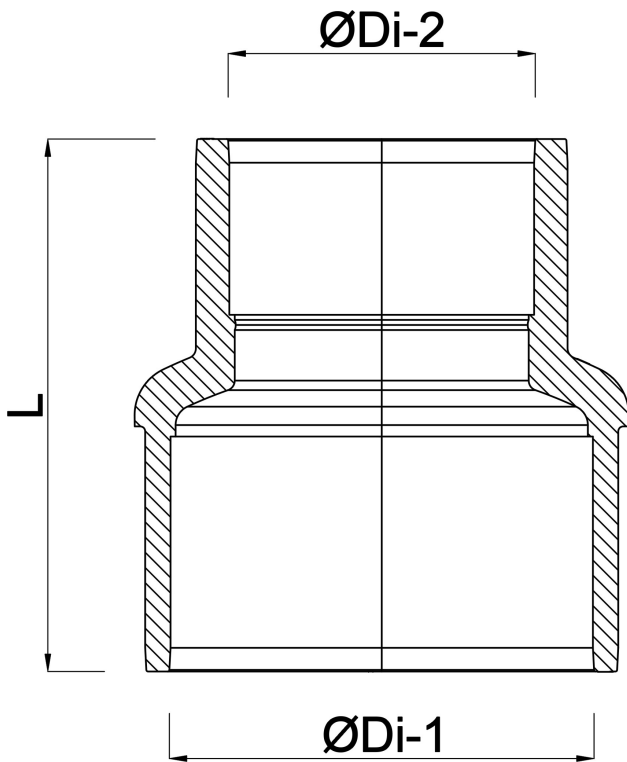

**Reducer socket PVC-U 250 mm
x 200 mm glue socket 10bar
grey type made from tubing
(0110688)**

TECHNICAL SPECIFICATIONS

Colour	grey
Type	made from tubing
Material	PVC-U
Connection	glue socket
Pressure	10 bar
Size	250 mm x 200 mm

DIMENSIONS

L	365 mm
ØDi-1	250 mm
ØDi-2	200 mm

Last modified date: 25/05/2026

Bosta UK Ltd.
Reflection House
Olding Road
Bury St. Edmunds
Suffolk
IP33 3TA
T +44 (0) 1284 716580
E enquiries@bosta.co.uk
<http://www.bosta.com>