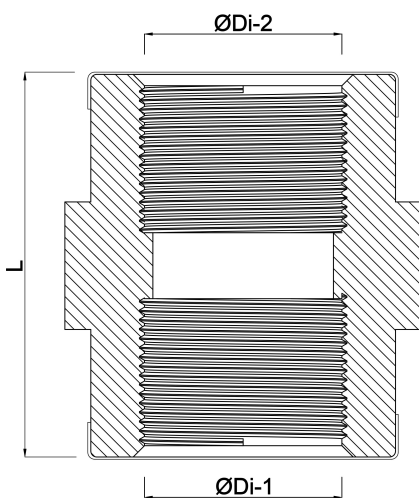

**Profec Nr. 270A Socket
stainless steel 316 2" female
thread 10bar (0080158)**

TECHNICAL SPECIFICATIONS

Material stainless steel 316

Connection female thread

Fitting nr. Nr. 270A

Pressure 10 bar

Size 2"

DIMENSIONS

L 23.7 mm

\O Di-1 2 "

\O Di-2 2 "

\O Do-1 65.5 mm

Last modified date: 13/03/2026

Bosta UK Ltd.
Reflection House
Olding Road
Bury St. Edmunds
Suffolk
IP33 3TA
T +44 (0) 1284 716580
E enquiries@bosta.co.uk
<http://www.bosta.com>