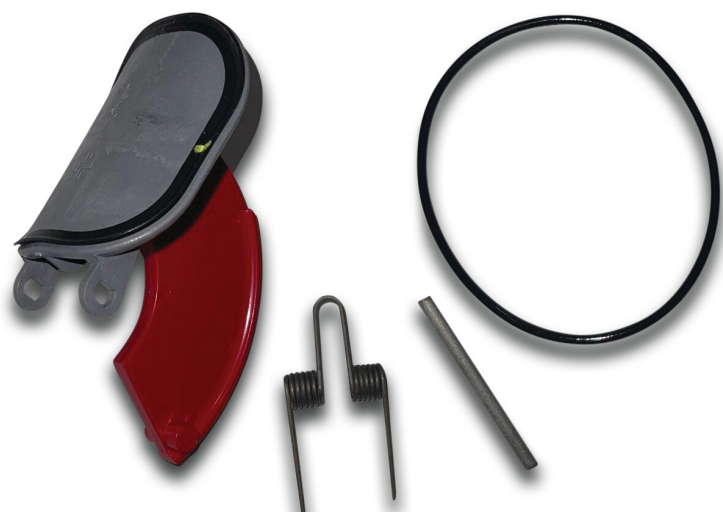

# FlowVis Service kit 1 1/2 - 2" x 50/75 mm (7039403)

FLOWVIS®

# TECHNICAL SPECIFICATIONS

Size

1 1/2 - 2" x 50/75 mm

**Last modified date: 11/03/2026**

Bosta UK Ltd.  
Reflection House  
Olding Road  
Bury St. Edmunds  
Suffolk  
IP33 3TA  
T +44 (0) 1284 716580  
E [enquiries@bosta.co.uk](mailto:enquiries@bosta.co.uk)  
<http://www.bosta.com>