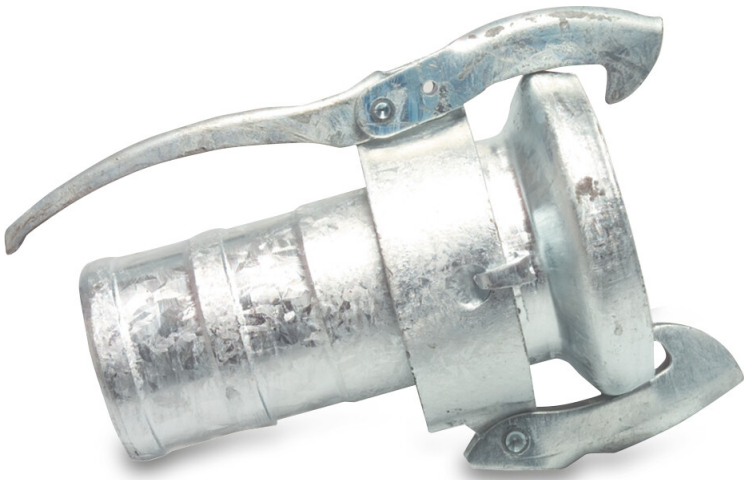

**Quick coupler adaptor steel
galvanised 159 mm x 152 mm
female part Perrot x hose tail
type Perrot heavy model
(0200407)**

TECHNICAL SPECIFICATIONS

Type	Perrot
------	--------

Material	steel
----------	-------

Surface treatment	galvanised
-------------------	------------

Connection	female part Perrot x hose tail
------------	--------------------------------

Type	heavy model
------	-------------

Wall thickness	4,5 mm
----------------	--------

Size	159 mm x 152 mm
------	-----------------

Length	235 mm
--------	--------

Outer ø	221 mm
---------	--------

Last modified date: 23/05/2026

Bosta UK Ltd.
Reflection House
Olding Road
Bury St. Edmunds
Suffolk
IP33 3TA
T +44 (0) 1284 716580
E enquiries@bosta.co.uk
<http://www.bosta.com>