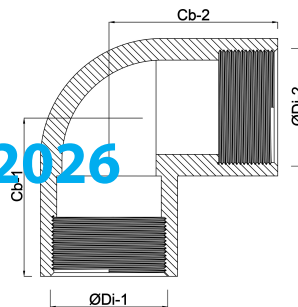

Profec Elbow 90° PVC-U 2 1/2"
female thread 10bar grey
(0110156)

TECHNICAL SPECIFICATIONS

Colour	grey
Material	PVC-U
Connection	female thread
Pressure	10 bar
Size	2 1/2"

DIMENSIONS

Cb-1	82 mm
Cb-2	82 mm
F-1	30 mm
ØDi-1	2 1/2 "
ØDi-2	2 1/2 "
β	90 °