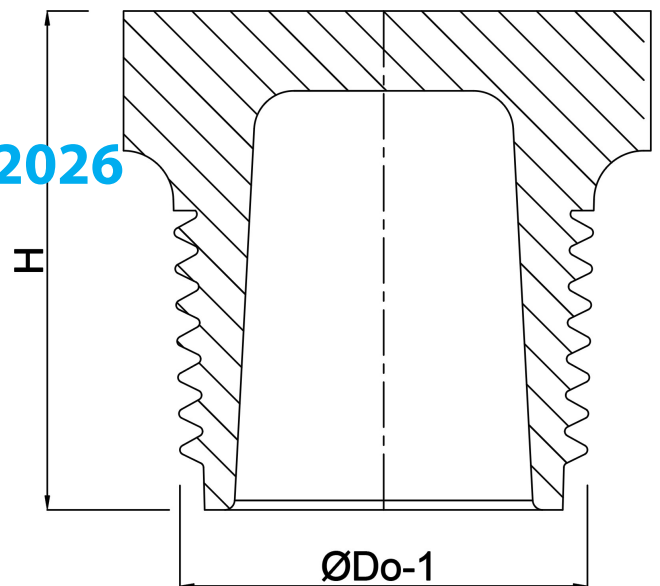

# Plug PP 3/4" male thread 10bar grey (0330168)

# TECHNICAL SPECIFICATIONS

Colour grey

Material PP

Connection male thread

Pressure 10 bar

Max. temp. 80 °C

Size 3/4"

## DIMENSIONS

H 24 mm

ØDo-1 3/4 "

**Last modified date: 13/03/2026**

Bosta UK Ltd.  
Reflection House  
Olding Road  
Bury St. Edmunds  
Suffolk  
IP33 3TA  
T +44 (0) 1284 716580  
E [enquiries@bosta.co.uk](mailto:enquiries@bosta.co.uk)