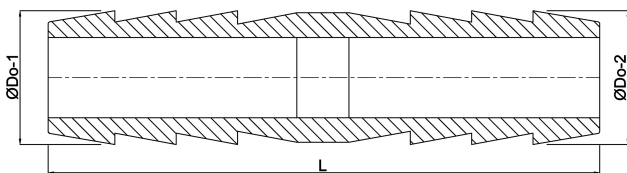

Profec Hose tail brass 12,5 mm hose tail 30bar (0423851)

TECHNICAL SPECIFICATIONS

Material	brass
Connection	hose tail
Max. temperature	120 °C
Pressure	30 bar
Max. temp.	120 °C
Size	12,5 mm

DIMENSIONS

L	55 mm
ØDo-1	12.5 mm
ØDo-2	12.5 mm