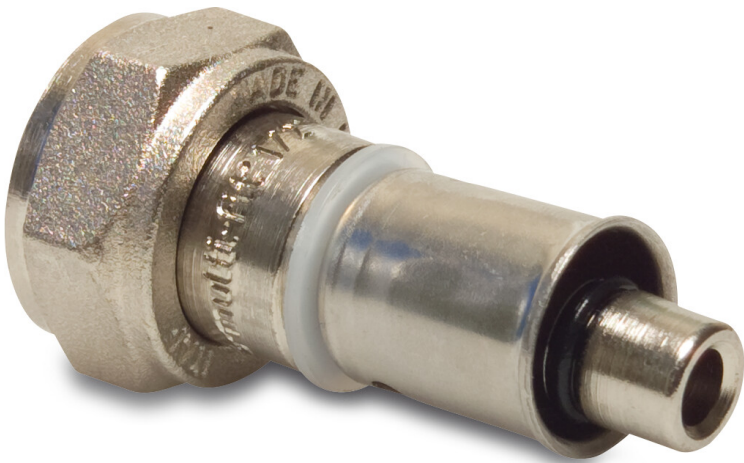

**Multi-Fit Adaptor socket brass  
nickel plated 20 mm x 3/4"  
Multi-fit x female threaded nut  
20bar KIWA (0701916)**

# TECHNICAL SPECIFICATIONS

Material	brass
Surface treatment	nickel plated
Approval	KIWA
Material seal	EPDM
Connection	Multi-fit x female threaded nut
Temperature range	-20°C - 110°C
Pressure	20 bar
Size	20 mm x 3/4"
Length	33 mm
Outer ø	47 mm
Wall thickness	2,0 mm