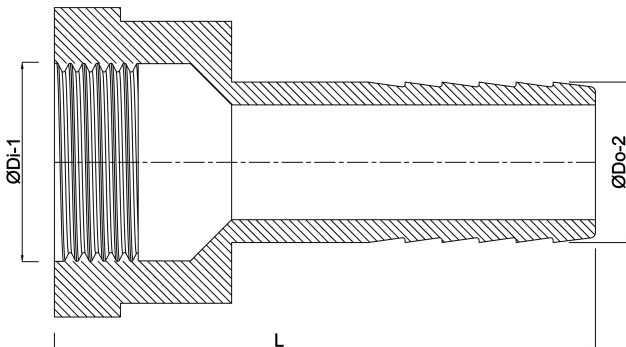

**Profec Hose tail adaptor
hexagonal brass 1" x 30 mm
female thread x hose tail 30bar
(0411926)**

TECHNICAL SPECIFICATIONS

Material	brass
Connection	female thread x hose tail
Pressure	30 bar
Max. temp.	120 °C
Size	1" x 30 mm
Max. temperature	120 °C
Spanner	37

DIMENSIONS

Dq-2	29.5 mm
F-1	13 mm
L	49 mm
Lb	49 mm
Lq-2	21 mm
Nq-2	4
P-1	21 mm
ØDi-1	1 "

ØDi-2 27 mm

ØDo-2 32 mm

Last modified date: 23/05/2026

Bosta UK Ltd.
Reflection House
Olding Road
Bury St. Edmunds
Suffolk
IP33 3TA
T +44 (0) 1284 716580
E enquiries@bosta.co.uk
<http://www.bosta.com>