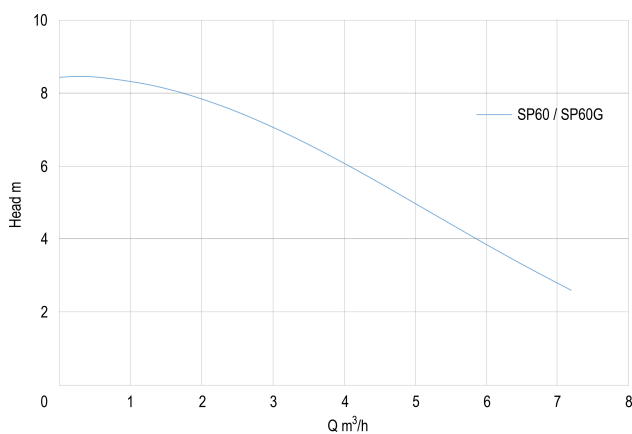

Size 1"

Float not included

DIMENSIONS

H-1 250 mm

H-2 230 mm

W-1 150 mm

Last modified date: 24/05/2026

Bosta UK Ltd.
Reflection House
Olding Road
Bury St. Edmunds
Suffolk
IP33 3TA
T +44 (0) 1284 716580
E enquiries@bosta.co.uk
<http://www.bosta.com>