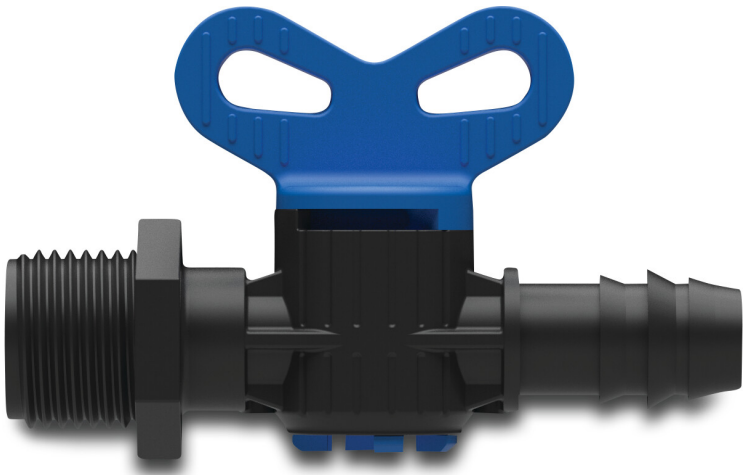

Plug valve PP 20 mm x 1/2"
barbed x male thread 6bar
black (7038121)

TECHNICAL SPECIFICATIONS

Colour	black
Material	PP
Operation	lever
Material housing	PP
Connection	barbed x male thread
Pressure	6 bar
Size	20 mm x 1/2"

PRODUCT INFORMATION

All diameters correspond to the outside diameter of PE pipes.

Last modified date: 27/05/2026

Bosta UK Ltd.
Reflection House
Olding Road
Bury St. Edmunds
Suffolk
IP33 3TA
T +44 (0) 1284 716580
E enquiries@bosta.co.uk
<http://www.bosta.com>