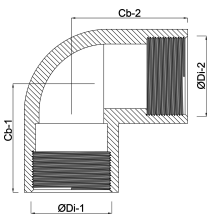

Profec Nr. 90 Elbow 90° brass
3" female thread 20bar
(0708801)

TECHNICAL SPECIFICATIONS

Material	brass
Connection	female thread
Fitting nr.	Nr. 90
Size	3"
Max. temperature	80 °C
Pressure	20 bar
Max. temp.	80 °C

DIMENSIONS

Cb-1	74 mm
Cb-2	74 mm
ØDi-1	3 "
ØDi-2	3 "
β	90 °

Last modified date: 13/03/2026

Bosta UK Ltd.
Reflection House
Olding Road
Bury St. Edmunds
Suffolk
IP33 3TA
T +44 (0) 1284 716580
E enquiries@bosta.co.uk
<http://www.bosta.com>