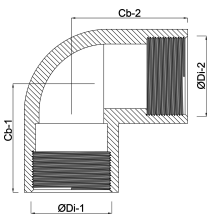

**Profec Elbow 90° PVC-U 3/4"
female thread 10bar grey with
stainless steel ring type
reinforced (0100301)**

TECHNICAL SPECIFICATIONS

Colour	grey
Type	reinforced
Material	PVC-U
Feature	with stainless steel ring
Connection	female thread
Pressure	10 bar
Size	3/4"

DIMENSIONS

Cb-1	33 mm
Cb-2	33 mm
ØDi-1	3/4 "
ØDi-2	3/4 "
β	90 °

Last modified date: 13/03/2026

Bosta UK Ltd.
Reflection House
Olding Road
Bury St. Edmunds
Suffolk
IP33 3TA
T +44 (0) 1284 716580
E enquiries@bosta.co.uk
<http://www.bosta.com>