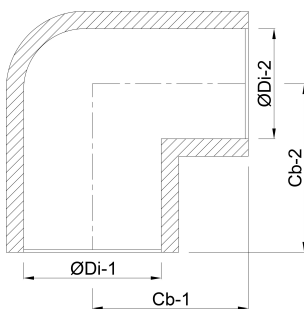

Elbow 90° PVC-U 75 mm glue socket 16bar grey (0160112)

TECHNICAL SPECIFICATIONS

Colour grey

Material PVC-U

Connection glue socket

Size 75 mm

Pressure 16 bar

DIMENSIONS

Cb-1 82 mm

Cb-2 82 mm

Mold injection moulded

\varnothing Di-1 75 mm

\varnothing Di-2 75 mm

β 90°

Last modified date: 13/03/2026

Bosta UK Ltd.
Reflection House
Olding Road
Bury St. Edmunds
Suffolk
IP33 3TA
T +44 (0) 1284 716580
E enquiries@bosta.co.uk
<http://www.bosta.com>