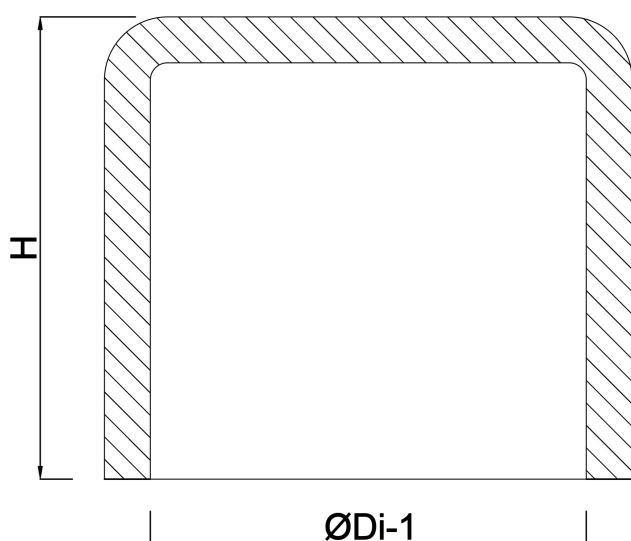

VDL Cap PVC-U 225 mm glue socket 10bar grey (7002825)

VL Van de Lande

TECHNICAL SPECIFICATIONS

Colour	grey
Material	PVC-U
Size	225 mm
Connection	glue socket
Pressure	10 bar

DIMENSIONS

H	185 mm
P-1	119 mm
ØDi-1	225 mm