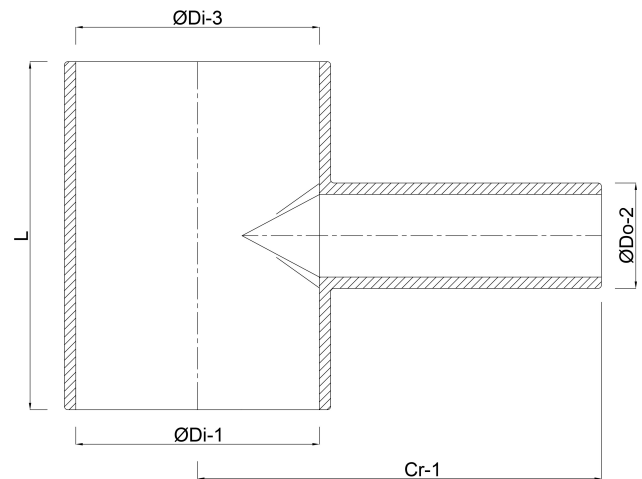

**VDL T-piece 90° PVC-U 40 mm x
32 mm x 40 mm glue socket x
spigot x glue socket 10bar grey
(7018308)**

V-L Van de Lande

TECHNICAL SPECIFICATIONS

Colour	grey
Material	PVC-U
Connection	glue socket x spigot x glue socket
Pressure	10 bar
Size	40 mm x 32 mm x 40 mm

DIMENSIONS

Cr-1	80 mm
L	82 mm
P-1	27 mm
P-2	56 mm
P-3	27 mm
ØDi-1	40 mm
ØDi-3	40 mm
β	90 °

Last modified date: 25/05/2026

Bosta UK Ltd.
Reflection House
Olding Road
Bury St. Edmunds
Suffolk
IP33 3TA
T +44 (0) 1284 716580
E enquiries@bosta.co.uk
<http://www.bosta.com>