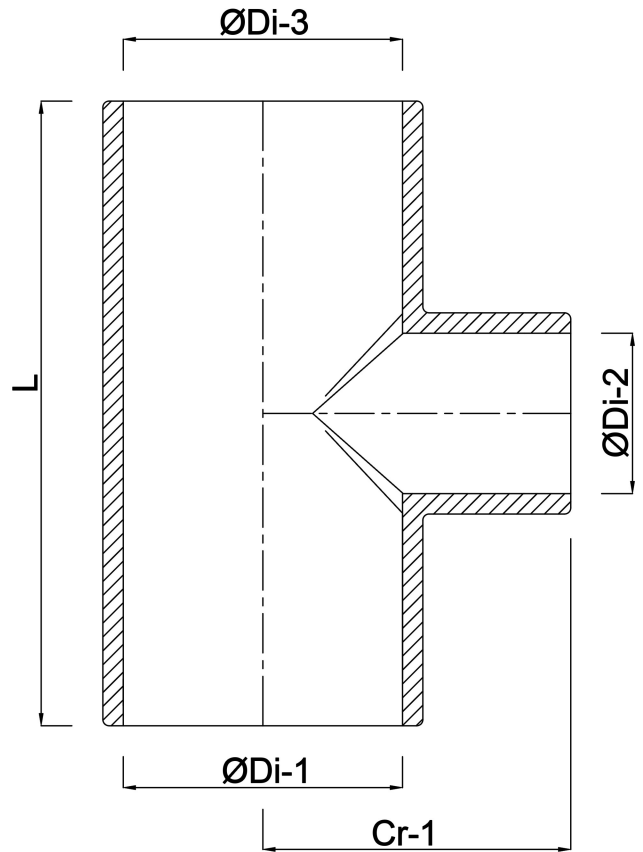

**Profec Reducer T-piece 90°
PVC-U 50 mm x 32 mm x 50 mm
glue socket 16bar grey
(0110297)**

TECHNICAL SPECIFICATIONS

Colour grey

Material PVC-U

Connection glue socket

Size 50 mm x 32 mm x 50 mm

Pressure 16 bar

DIMENSIONS

Cr-1 48 mm

L 114 mm

ØDi-1 50 mm

ØDi-2 32 mm

ØDi-3 50 mm

β 90°

Last modified date: 23/05/2026