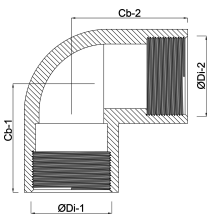

**Profec Nr. 90 Elbow 90° brass 2
1/2" female thread 20bar**
(0708800)

TECHNICAL SPECIFICATIONS

Material	brass
Connection	female thread
Fitting nr.	Nr. 90
Size	2 1/2"
Max. temperature	80 °C
Pressure	20 bar
Max. temp.	80 °C

DIMENSIONS

Cb-1	63 mm
Cb-2	63 mm
ØDi-1	2 1/2 "
ØDi-2	2 1/2 "
β	90 °

Last modified date: 13/03/2026

Bosta UK Ltd.
Reflection House
Olding Road
Bury St. Edmunds
Suffolk
IP33 3TA
T +44 (0) 1284 716580
E enquiries@bosta.co.uk
<http://www.bosta.com>