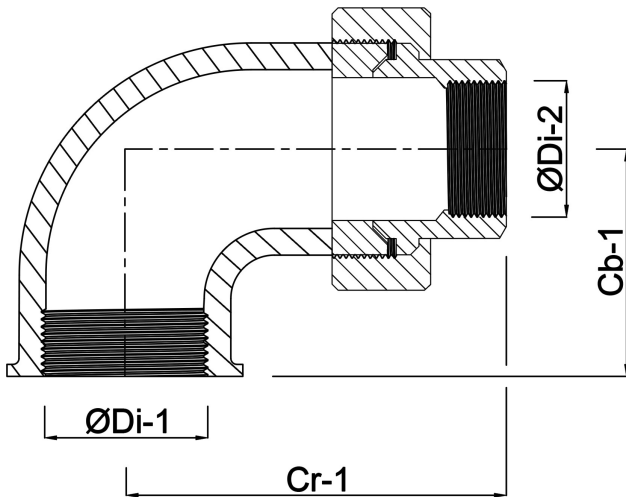

**Profec Nr. 96 Union elbow 90°  
cast iron galvanised 1 1/4"  
female thread 25bar DVGW  
type conical (1009606)**

# TECHNICAL SPECIFICATIONS

Type	conical
Material	cast iron
Surface treatment	galvanised
Approval	DVGW
Connection	female thread
Fitting nr.	Nr. 96
Temperature range	-20°C - 120°C
Pressure	25 bar
Size	1 1/4"

## DIMENSIONS

Cb-1	82 mm
Cr-1	45 mm
F-1	17 mm
F-2	22 mm
K-1	46 mm
Kn	67 mm

ØDi-1 1 1/4 "

ØDi-2 1 1/4 "

β 90 °

**Last modified date: 24/05/2026**

Bosta UK Ltd.  
Reflection House  
Olding Road  
Bury St. Edmunds  
Suffolk  
IP33 3TA  
T +44 (0) 1284 716580  
E [enquiries@bosta.co.uk](mailto:enquiries@bosta.co.uk)  
<http://www.bosta.com>