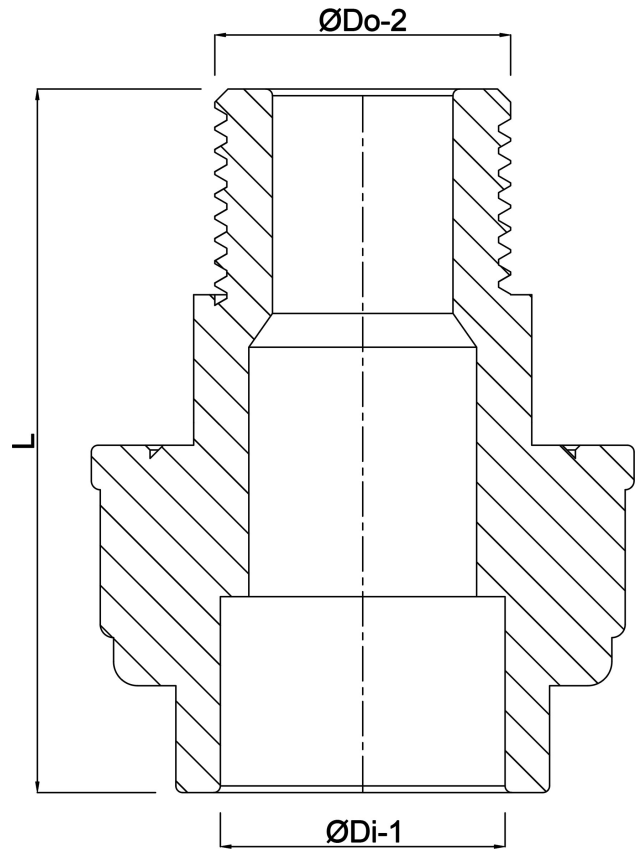

**Profec Union coupler with O-
ring PVC-U 50 mm x 1 1/2" glue
socket x male thread 10bar
grey (0100432)**

TECHNICAL SPECIFICATIONS

Colour grey

Material PVC-U

Material seal EPDM

Suitable for

Connection glue socket x male thread

Pressure 10 bar

Size 50 mm x 1 1/2"

DIMENSIONS

L 83 mm

ØDi-1 50 mm

ØDo-2 1 1/2"

Last modified date: 22/05/2026

Bosta UK Ltd.
Reflection House
Olding Road
Bury St. Edmunds
Suffolk
IP33 3TA
T +44 (0) 1284 716580
E enquiries@bosta.co.uk
<http://www.bosta.com>