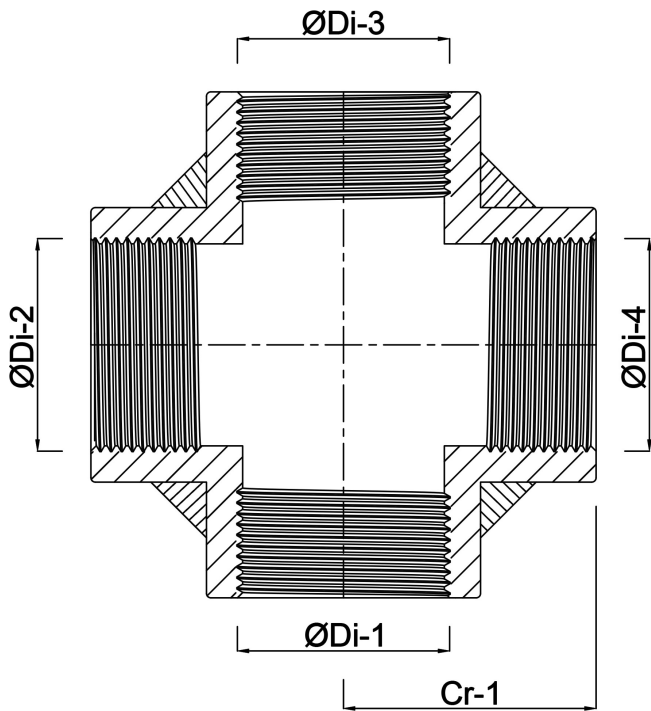

**Profec Nr. 180 Cross-piece
stainless steel 316 2" female
thread 16bar (0080323)**

TECHNICAL SPECIFICATIONS

Material stainless steel 316

Connection female thread

Fitting nr. Nr. 180

Pressure 16 bar

Max. temp. 100 °C

Size 2"

DIMENSIONS

Cr-1 53.5 mm

ØDi-1 2 "

ØDi-2 2 "

ØDi-3 2 "

ØDi-4 2 "

ØDo-1 67 mm

ØDo-2 67 mm

ØDo-3 67 mm

ØDo-4 67 mm

Last modified date: 13/03/2026

Bosta UK Ltd.
Reflection House
Olding Road
Bury St. Edmunds
Suffolk
IP33 3TA
T +44 (0) 1284 716580
E enquiries@bosta.co.uk
<http://www.bosta.com>