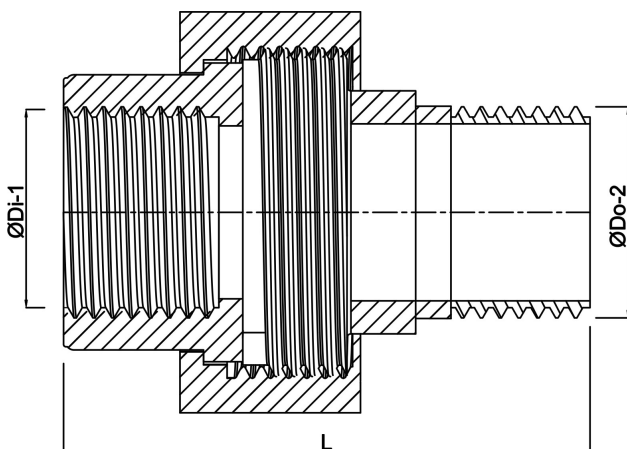

**Profec Nr. 341 Union coupler
cast iron black 1/2" female
thread x male thread 25bar
DVGW type conical (1134103)**

TECHNICAL SPECIFICATIONS

Type	conical
Material	cast iron black
Approval	DVGW
Connection	female thread x male thread
Fitting nr.	Nr. 341
Temperature range	-20°C - 120°C
Pressure	25 bar
Size	1/2"
Outer ø	66 mm

DIMENSIONS

F-1	13 mm
F-2	15 mm
K-1	26 mm
K-2	26 mm
Kn	44 mm
L	65 mm

ØDi-1 1/2 "

ØDo-2 1/2 "

Last modified date: 24/05/2026

Bosta UK Ltd.
Reflection House
Olding Road
Bury St. Edmunds
Suffolk
IP33 3TA
T +44 (0) 1284 716580
E enquiries@bosta.co.uk
<http://www.bosta.com>