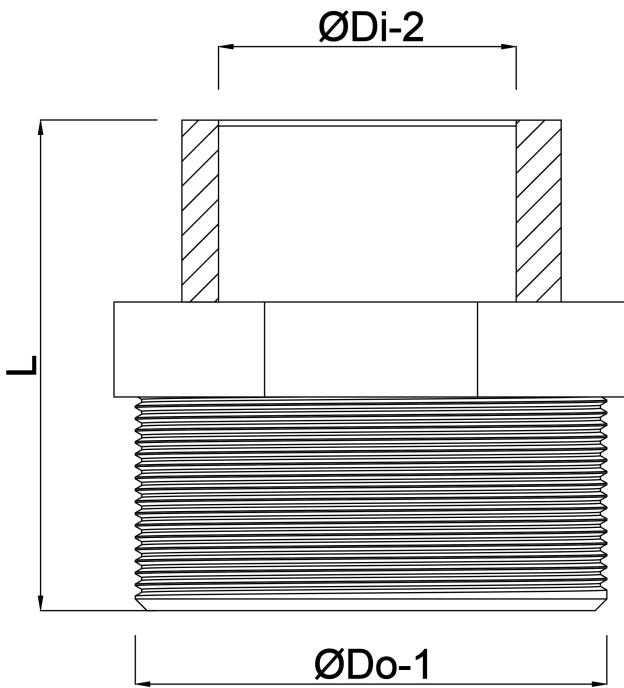

**Profec Reducing nipple PVC-U
1 1/2" x 3/4" male thread x
female thread 10bar grey with
stainless steel ring type
reinforced (0100327)**

TECHNICAL SPECIFICATIONS

Colour	grey
Type	reinforced
Material	PVC-U
Feature	with stainless steel ring
Connection	male thread x female thread
Pressure	10 bar
Size	1 1/2" x 3/4"

DIMENSIONS

K-1	38 mm
L	51 mm
ØDi-2	3/4 "
ØDo-1	1 1/2 "

Last modified date: 22/05/2026

Bosta UK Ltd.
Reflection House
Olding Road
Bury St. Edmunds
Suffolk
IP33 3TA
T +44 (0) 1284 716580
E enquiries@bosta.co.uk
<http://www.bosta.com>