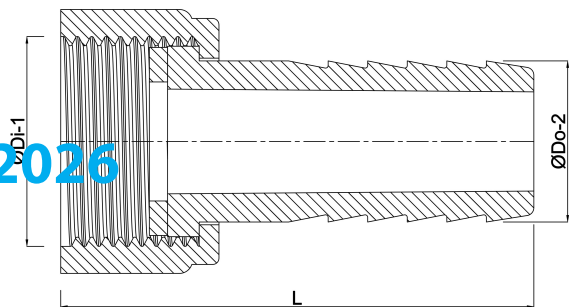

**Hose tail 2/3 union adaptor PP
2" x 50 mm female threaded
nut x hose tail 6bar grey
(0330241)**

TECHNICAL SPECIFICATIONS

Colour	grey
Material	PP
Material seal	EPDM
Connection	female threaded nut x hose tail
Pressure	6 bar
Max. temp.	80 °C
Size	2" x 50 mm

DIMENSIONS

L	84.5 mm
Lq-2	44 mm
ØDi-1	2 "
ØDo-2	50 mm

Last modified date: 13/03/2026

Bosta UK Ltd.
Reflection House
Olding Road
Bury St. Edmunds
Suffolk
IP33 3TA
T +44 (0) 1284 716580
E enquiries@bosta.co.uk
<http://www.bosta.com>