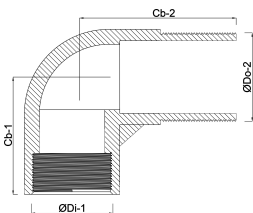

**Profec Nr. 92 Elbow 90° cast
iron black 1" female thread x
male thread 25bar DVGW
(1109206)**

TECHNICAL SPECIFICATIONS

Material	cast iron black
Approval	DVGW
Connection	female thread x male thread
Fitting nr.	Nr. 92
Temperature range	-20°C - 120°C
Pressure	25 bar
Size	1"

DIMENSIONS

Cb-1	38 mm
Cb-2	52 mm
ØDi-1	1 "
ØDo-2	1 "
β	90 °

Last modified date: 14/03/2026

Bosta UK Ltd.
Reflection House
Olding Road
Bury St. Edmunds
Suffolk
IP33 3TA
T +44 (0) 1284 716580
E enquiries@bosta.co.uk
<http://www.bosta.com>