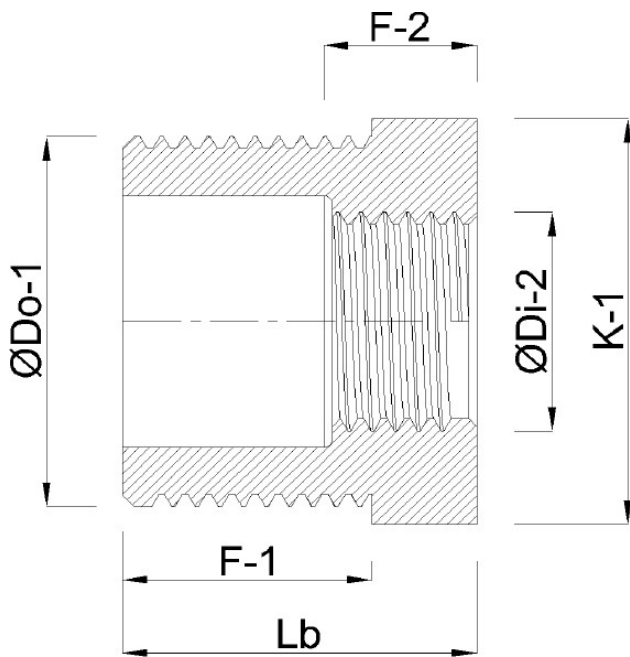

**Profec Nr. 241 Reducer bush  
stainless steel 316 2" x 1 1/4"  
male thread x female thread  
16bar (0080101)**

# TECHNICAL SPECIFICATIONS

Material	stainless steel 316
Connection	male thread x female thread
Fitting nr.	Nr. 241
Pressure	16 bar
Max. temp.	100 °C
Size	2" x 1 1/4"

## DIMENSIONS

F-1	25 mm
F-2	8.5 mm
K-1	62 mm
Lb	32 mm
ØDi-2	1 1/4 "
ØDo-1	2 "

**Last modified date: 22/06/2026**

Bosta UK Ltd.  
Reflection House  
Olding Road  
Bury St. Edmunds  
Suffolk  
IP33 3TA  
T +44 (0) 1284 716580  
E [enquiries@bosta.co.uk](mailto:enquiries@bosta.co.uk)  
<http://www.bosta.com>