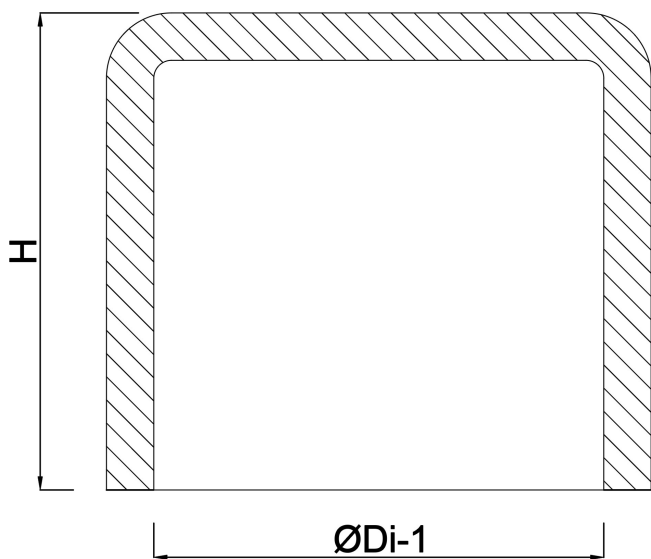

VDL Cap PVC-U 160 mm glue socket 16bar grey (7002823)

VL Van de Lande

TECHNICAL SPECIFICATIONS

Colour grey

Material PVC-U

Size 160 mm

Connection glue socket

Pressure 16 bar

DIMENSIONS

H 131 mm

P-1 86 mm

ØDi-1 160 mm

Last modified date: 14/03/2026

Bosta UK Ltd.
Reflection House
Olding Road
Bury St. Edmunds
Suffolk
IP33 3TA
T +44 (0) 1284 716580
E enquiries@bosta.co.uk
<http://www.bosta.com>