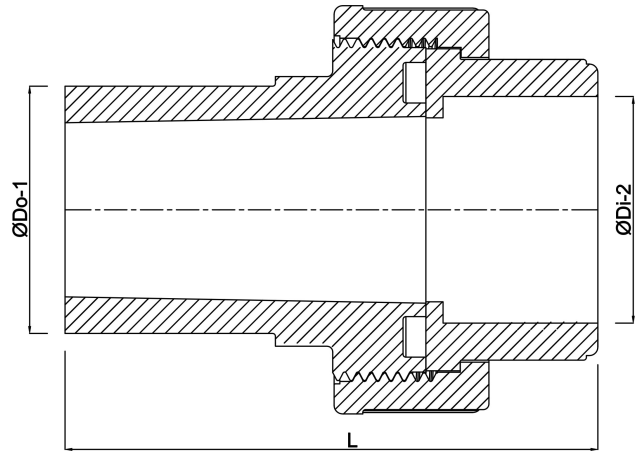

VDL Union coupler PVC-U/PE
63 mm glue socket x spigot
SDR11 12.5bar grey (7018206)

V-L Van de Lande

TECHNICAL SPECIFICATIONS

Colour	grey
Material	PVC-U/PE
Material seal	EPDM
Connection	glue socket x spigot
Class	SDR11
Size	63 mm
Pressure	12.5 bar

DIMENSIONS

L	154 mm
P-2	70 mm
ØDi-2	63 mm
ØDo-1	63 mm

Last modified date: 25/05/2026

Bosta UK Ltd.
Reflection House
Olding Road
Bury St. Edmunds
Suffolk
IP33 3TA
T +44 (0) 1284 716580
E enquiries@bosta.co.uk
<http://www.bosta.com>