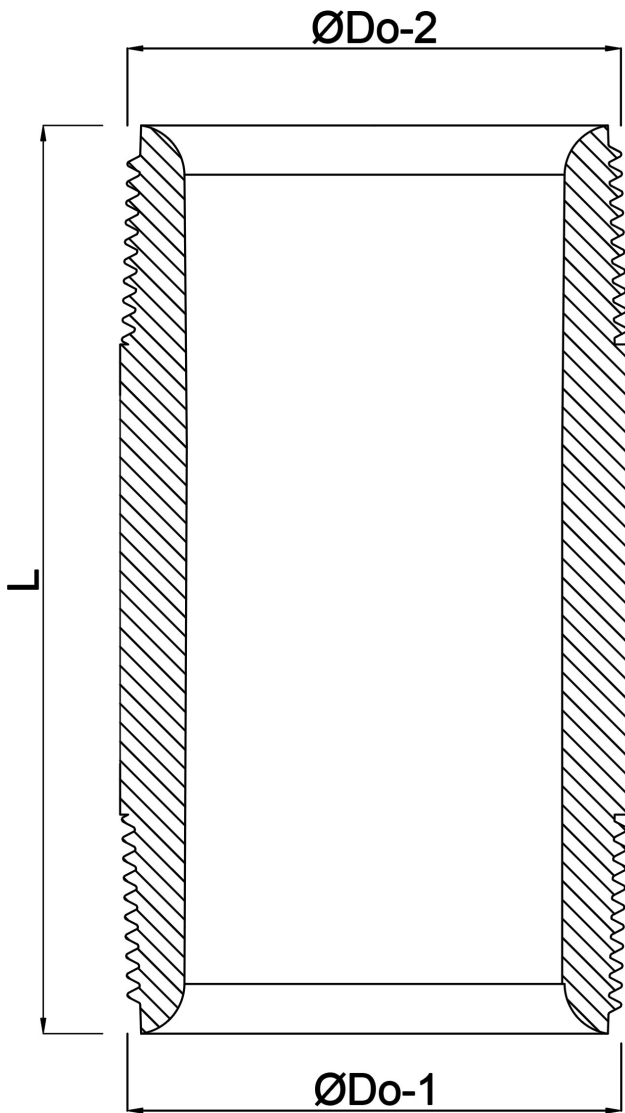

**Profec Nr. 23 Pipe nipple brass  
1" male thread 40bar 300 mm  
(0708339)**

# TECHNICAL SPECIFICATIONS

Material	brass
Connection	male thread
Fitting nr.	Nr. 23
Pressure	40 bar
Size	1"
Length	300 mm

## DIMENSIONS

L	300 mm
ØDo-1	1 "
ØDo-2	1 "

**Last modified date: 24/05/2026**

Bosta UK Ltd.  
Reflection House  
Olding Road  
Bury St. Edmunds  
Suffolk  
IP33 3TA  
T +44 (0) 1284 716580  
E [enquiries@bosta.co.uk](mailto:enquiries@bosta.co.uk)  
<http://www.bosta.com>