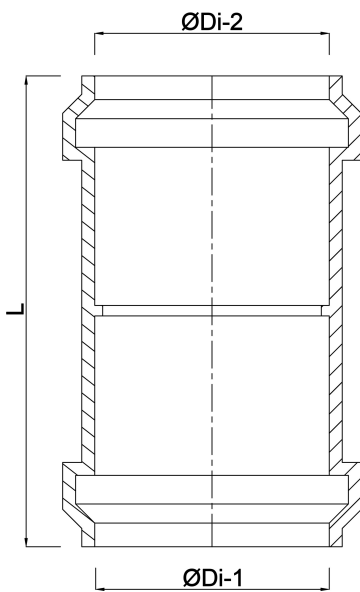

TECHNICAL SPECIFICATIONS

Colour grey

Material PP

Connection ring seal

Application sewage

Size 75 mm

DIMENSIONS

L 120 mm

ØDi-1 75 mm

ØDi-2 75 mm

Last modified date: 13/03/2026

Bosta UK Ltd.
Reflection House
Olding Road
Bury St. Edmunds
Suffolk
IP33 3TA
T +44 (0) 1284 716580
E enquiries@bosta.co.uk
<http://www.bosta.com>