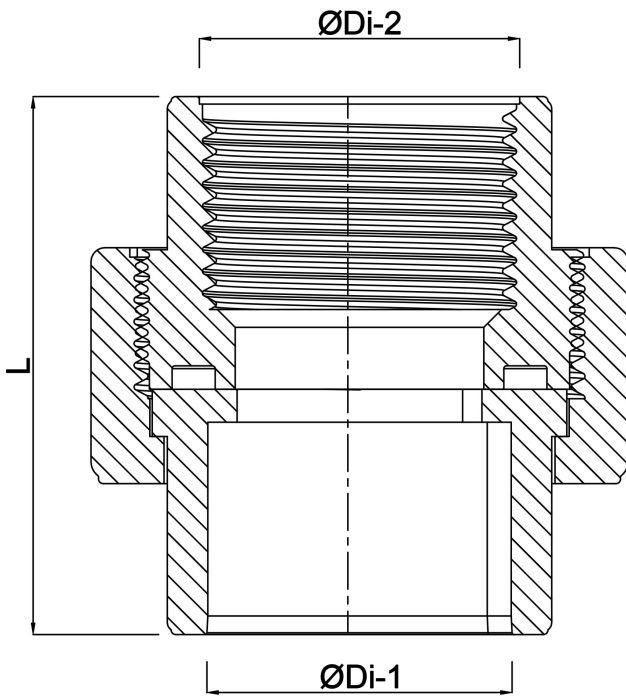

**Profec Union adaptor
PVC/stainless steel 316 25 mm
x 3/4" glue socket x female
thread 10bar grey (0102101)**

TECHNICAL SPECIFICATIONS

Colour	grey
Material	PVC/stainless steel 316
Material seal	EPDM
Connection	glue socket x female thread
Pressure	10 bar
Size	25 mm x 3/4"

DIMENSIONS

L	55.7 mm
ØDi-1	25 mm
ØDi-2	3/4 "

Last modified date: 22/05/2026

Bosta UK Ltd.
Reflection House
Olding Road
Bury St. Edmunds
Suffolk
IP33 3TA
T +44 (0) 1284 716580
E enquiries@bosta.co.uk
<http://www.bosta.com>