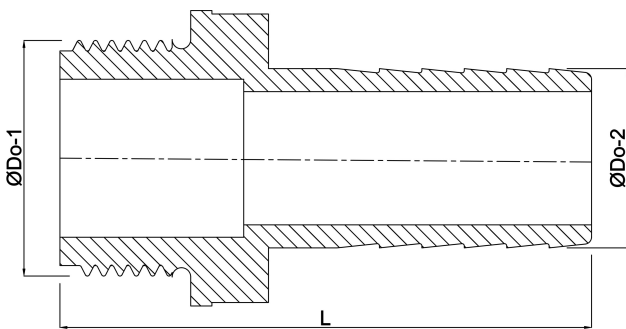

**Profec Hose tail adaptor PP 1
1/2" x 38 mm male thread x
hose tail 10bar white (0180143)**

TECHNICAL SPECIFICATIONS

Colour	white
Material	PP
Connection	male thread x hose tail
Pressure	10 bar
Size	1 1/2" x 38 mm

DIMENSIONS

L	80 mm
ØDo-1	1 1/2 "
ØDo-2	38 mm

Last modified date: 23/05/2026

Bosta UK Ltd.
Reflection House
Olding Road
Bury St. Edmunds
Suffolk
IP33 3TA
T +44 (0) 1284 716580
E enquiries@bosta.co.uk
<http://www.bosta.com>