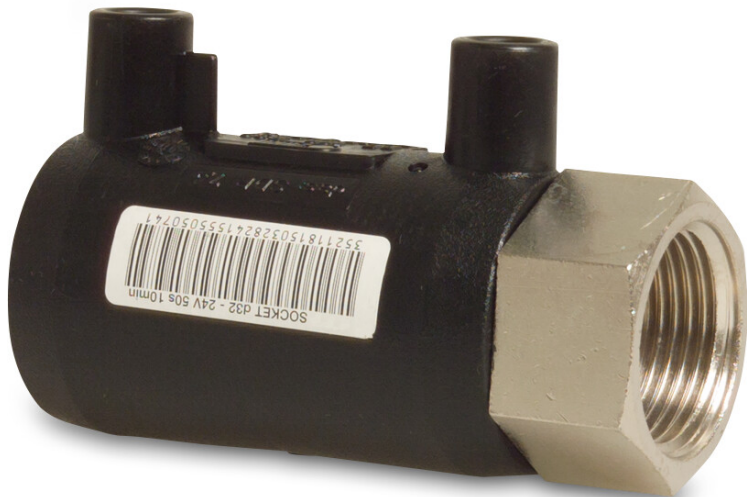

**Profec Adaptor socket
PE100/brass nickel plated 25
mm x 3/4" electrofusion socket
x female thread SDR7,6 24VAC
16bar 25bar black DVGW
(0302287)**

TECHNICAL SPECIFICATIONS

Colour	black
Material	PE100/brass
Approval	DVGW
Connection	electrofusion socket x female thread
Class	SDR7,6
Pressure, gas	16 bar
Pressure, water	25 bar
Size	25 mm x 3/4"
Voltage	24VAC

PRODUCT INFORMATION

Transition fitting suitable for the connection of PE pipes and fittings with threaded fittings or valves. Complete with 4 mm electrical connector, welding indicator and barcode reader.