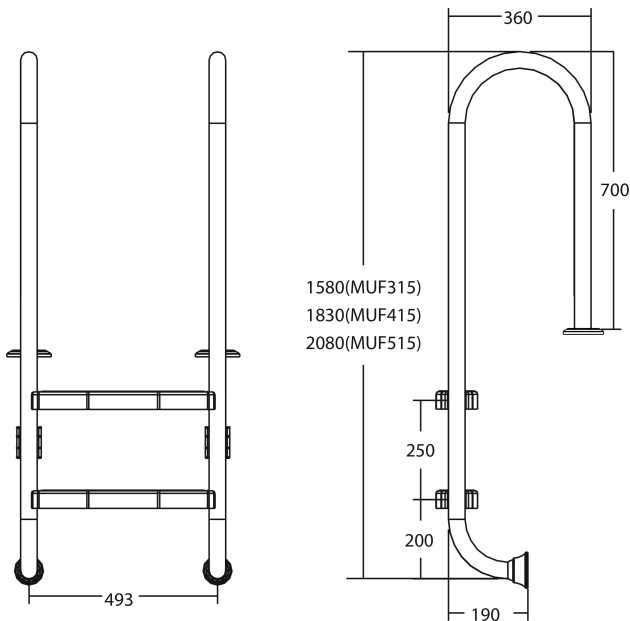

Flotide Pool steps stainless steel 316 type flange small model 4 steps (7026921)

FLOTIDE

TECHNICAL SPECIFICATIONS

Type flange small model

Material stainless steel 316

Number of Steps 4

PRODUCT INFORMATION

Flotide pool ladder (small model) is attached 170mm behind the pool edge. All ladders include an anti-slip pad.